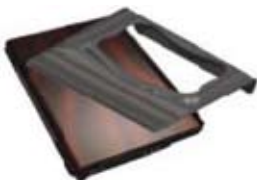

LAPTOP COMFORT IS HERE

lap ramp

An Australian multifit design product that provides laptop comfort at last

Recommended and endorsed by the Australian Physiotherapy Association

A simple cost effective solution for all sized laptops that really works

Visit www.magikleen.com.au to read what many satisfied users say on the features and benefits. . .

- ✓ **Increased** user comfort
- ✓ **Improves** keyboard vision
- ✓ **Improves** keyboard access
- ✓ Use in **any situation**: home, travel
- ✓ Australian Physiotherapy Association **Endorsed**
- ✓ **Australian** designed and manufactured
- ✓ Portable & lightweight - **use it anywhere**
- ✓ **Increases Airflow** to reduce heat build-up
- ✓ For all laptops including **widescreen units**
- ✓ **Australian multifit design** accomodates all laptops